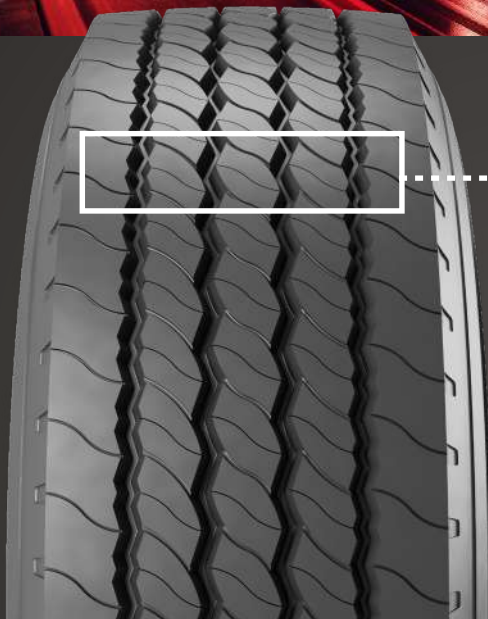

PULMOX

TBR TYRES

DEVELOPED AND
PRODUCED BY

ÖZKA

CHALLENGE THE ROADS WITH PULMOX!

Discover the high performance of Pulmox TBR Tyres.

PX 300

Usage Area: Drive Axle Asphalt

- Strong carcass structure
- Long-term use
- Suitable for coating
- Balanced and comfortable drive
- High maneuverability
- 3MPSF (snowflake symbol)

		295/80 R22.5	315/80 R22.5	315/70 R22.5	
TYRE INFO		TT/TL	TL	TL	
		LI / SI	152/ 148 L	156 / 150 L	150 L / 150 M
		3MPSF	Yes	Yes	Yes
		M+S	Yes	Yes	Yes
RIM		Rec. Rim (inch)	9.00	9.00	9.00
		Alt. Rim (inch)	8.25	9.75	9.75
		TECHNICAL INFORMATION		Single Mounting	3550
Dual Mounting	3150			3350	3350
Axle (Single Mounting)	7100			8000	6700
Axle (Dual Mounting)	12600			13400	13400
LI Details (kg)					
SI Details (km/h)		120	120	120/ 130	
Inflation Pressure (psi)		123	123	132	
UNLOADED INFLATED DIMENSIONS		Overall Diameter (mm)	1044	1076	1014
		Section Width (mm)	298	312	312

PT 200

Usage Area: Trailer Asphalt

- Strong carcass structure
- Long-term use
- Suitable for coating
- Design which distributes pressure evenly under load
- 3MPSF (snowflake symbol)

		385/65 R22.5	
TYRE INFO		TT/TL	TL
		LI / SI	160 K
		3MPSF	Yes
		M+S	Yes
RIM		Rec. Rim (inch)	11.75
		Alt. Rim (inch)	12.25
TECHNICAL INFORMATION	LI Details (kg)	Single Mounting	4500
		Dual Mounting	-
		Axle (Single Mounting)	9000
		Axle (Dual Mounting)	-
	SI Details (km/h)		110
	Inflation Pressure (psi)		132
UNLOADED INFLATED DIMENSIONS	Overall Diameter (mm)		1072
	Section Width (mm)		389

PM 100

Usage Area: Drive Axle On-Off

- Strong carcass structure
- Suitable for coating
- Pattern suitable for excavation sites
- Maximum traction
- Minimal jamming with stone throwers
- 3MPSF (snowflake symbol)